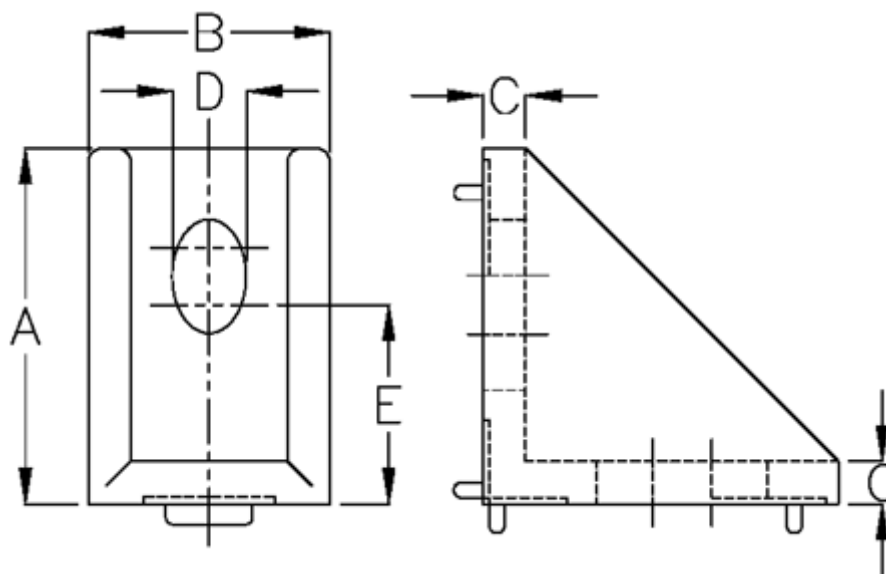

Data Sheet

Article number: 0581422028

Description: Hepco MCS 1-242-2028 Bracket 20x28
20x28

Measures

A	= 28
B	= 20
C	= 4.9
D	= 6.3
E	= 15
Weight (kg)	= 0.02